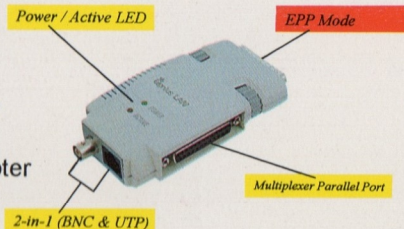

Features & Benefits:

- Supports an additional multiplexer parallel port
- Superior Performance (80% more) through the bi-direction and Enhanced Parallel Port (EPP) mode
- Provides Genius Power Cable for power from PS/2 mouse or keyboard connector (No power adapter required)
- Allows for both 10BASE-T and 10BASE-2 connections
- Auto-detection of BNC or RJ-45 media-types
- Supports switchless hardware configuration
- Provides Diagnostic program
- Provides ODI driver for NetWare, NDIS 2.0, 3.0 driver for LAN Manager and Windows for Workgroups and Packet Driver for TCP/IP to UNIX

Models Available:

E3000II-2 :

2-in-1 Pocket LAN Adapter

E3000II-CX:

Coaxial Pocket LAN Adapter

E3000II-TP:

10BASE-T Pocket LAN Adapter

Specifications:

Standard Interface	:IEEE802.3 10BASE-2, or 10BASE-T :Multiplexer parallel port, and BNC connector (for E3000II-CX), or RJ-45 connector (for E3000II-TP), or BNC and RJ-45 connectors (for E3000II-2)
Data Rate	:10 Mbps
Hardware	:IBM PC/XT/AT & Compatibles, Laptop, Notebook
Data Bus Width	:8 Bits (Bi-direction)
IRQ	:IRQ5, IRQ7 (auto-detected)
Drivers	:ODI driver for NetWare, NDIS 2.0, 3.0 driver for LAN Manager, Packet Driver for TCP/IP