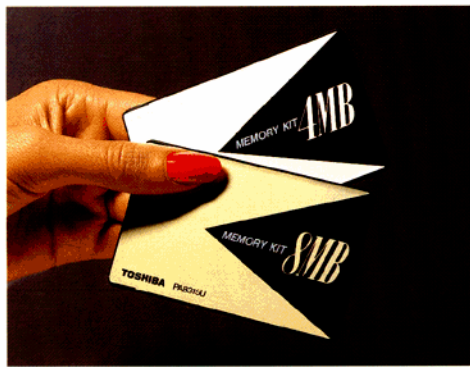

The notebook with increased expandability.

Add a modem in the T 1000 LE's modem slot, and you open up the wide world of mobile telecommunications. In the office you can connect the T 1000 LE to a Toshiba Desk Station. This enables you to access networks as well as expand your T 1000 LE with industry-standard add-on cards and peripheral devices, putting additional resources at your disposal.

Extras that make a world of difference.

Like all Toshiba computers, the T 1000 LE is packed with details that have made Toshiba into a world leader. From sophisticated features like removable, rechargeable batteries and AutoResume™ Mode, which gives you a quick start without going through the boot procedure, right through to humble but helpful details like the rubber feet that help you work on slippery surfaces, the T 1000 LE is made with the user in mind. Our leadership in laptops is our prize for this user orientation.

To find out more, call your Toshiba Authorized Dealer. Given our highly professional worldwide dealer and service network, a Toshiba expert is probably near you now!

Toshiba Graphics
640 x 400 dots