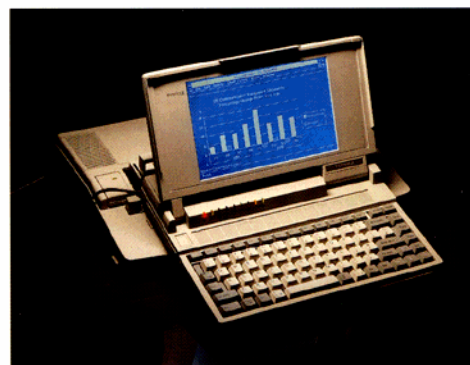

The notebook with increased expandability.

Add a modem in the T 1000 LE's modem slot, and you open up the wide world of mobile telecommunications. In the office you can connect the T 1000 LE to a Toshiba Desk Station. This enables you to access networks as well as expand your T 1000 LE with industry-standard add-on cards and peripheral devices, putting additional resources at your disposal.

Extras that make a world of difference.

Like all Toshiba computers, the T 1000 LE is packed with details that have made Toshiba into a world leader. From sophisticated features like removable, rechargeable batteries and AutoResume™ Mode, which gives you a quick start without going through the boot procedure, right through to humble but helpful details like the rubber feet that help you work on slippery surfaces, the T 1000 LE is made with the user in mind. Our leadership in laptops is our prize for this user orientation.

To find out more, call your Toshiba Authorized Dealer. Given our highly professional worldwide dealer and service network, a Toshiba expert is probably near you now!

Toshiba Graphics
640 x 400 dots