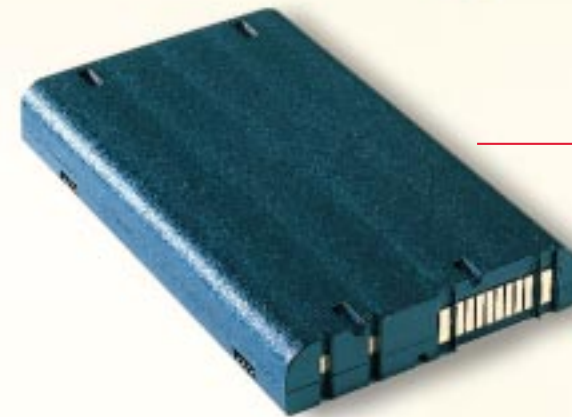

Battery packs.

PA2487URG

On those occasions when mains power is in limited supply, it is essential to have at least one backup battery pack in reserve. Packs can be swapped without having to shut down your machine, and feature the latest eco-friendly lithium ion technology.